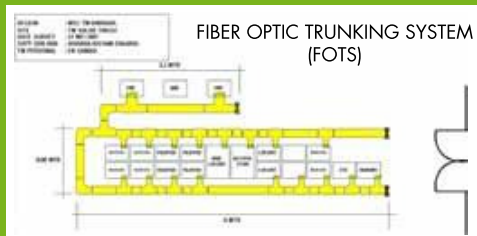

FIBER OPTICS TRUNKING SYSTEM

TM PUTATAN

TM PUTATAN